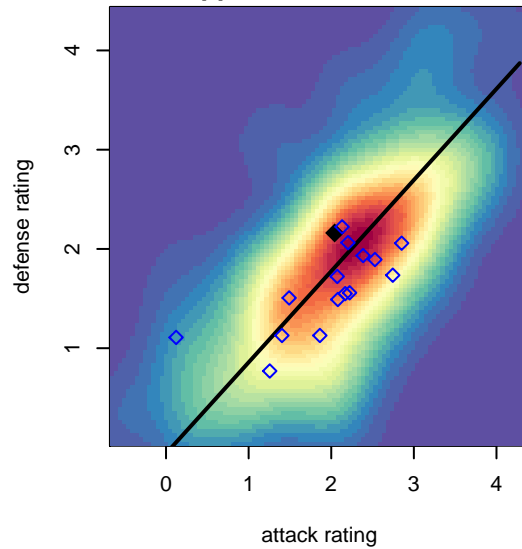

Aloha United SC Thorns G03

Aloha United SC
 , OR
 G03 total strength=1406
 attack=7.7 defense=8.68
 fall league = PTT G03 Div 1 Red
 spr league = PTT Win G03 Div 1 Red

alt names used:
 ALOHA UNITED THORNS (OR)
 AUCSC 03G Thorns Black
 AUCSC 03G Thorns Black

Venues played:
 2017 Bend Premier Cup Christine Sinclair (Silver)
 2017 Summer Slam U15/U16 Gold/Silver
 2017 PTT G03 Division 1 Red
 2017 PTT Winter G03 Division 1 Red

Aloha United SC Thorns G03
 Dots are actual minus expected GF (blue circles) and GA (red triangles).
 Blue line is smoothed change in attack strength. Red is smoothed change in defense strength.

**attack and defense variance (black dot)
relative to other teams
and top 10 in region**

**attack and defense rating
relative to others at age
and all opponents in last 13 months**

Performance relative to 13 month average