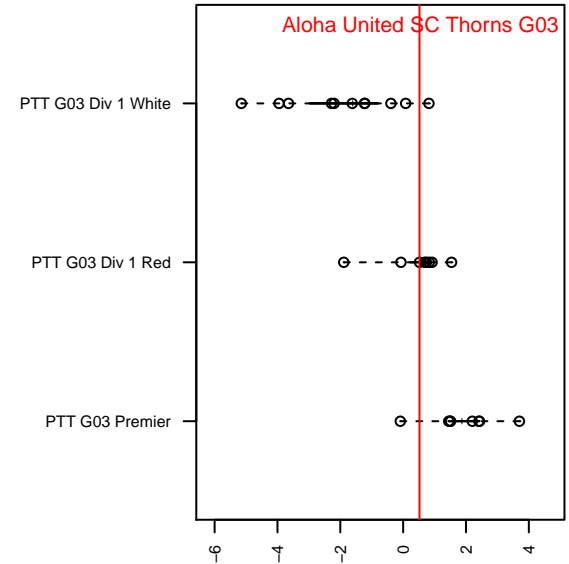

Aloha United SC Thorns G03

Aloha United SC
 , OR
 G03 total strength=1406
 attack=7.7 defense=8.68
 fall league = PTT G03 Div 1 Red
 spr league = PTT Win G03 Div 1 Red

alt names used:
 ALOHA UNITED THORNS (OR)
 AUCSC 03G Thorns Black
 AUCSC 03G Thorns Black

Venues played:
 2017 Bend Premier Cup Christine Sinclair (Silver)
 2017 Summer Slam U15/U16 Gold/Silver
 2017 PTT G03 Division 1 Red
 2017 PTT Winter G03 Division 1 Red

Aloha United SC Thorns G03
 Dots are actual minus expected GF (blue circles) and GA (red triangles).
 Blue line is smoothed change in attack strength. Red is smoothed change in defense strength.

**attack and defense variance (black dot)
relative to other teams
and top 10 in region**

**attack and defense rating
relative to others at age
and all opponents in last 13 months**

Performance relative to 13 month average